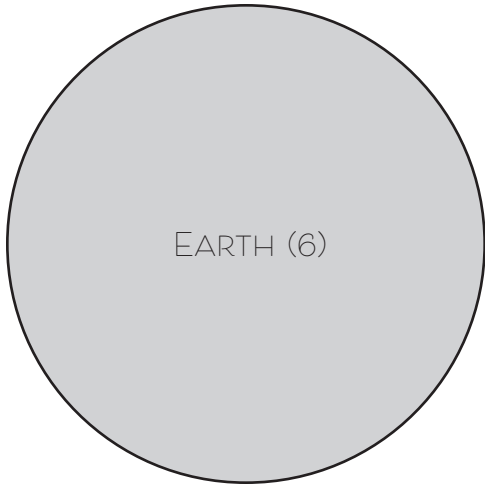

NEPTUNE (1)

URANUS (2)

A large, thin black circle is centered on the page. Inside the circle, the text "SUN (9)" is written in a small, black, sans-serif font. Below it, the text "DO NOT CUT!" is written in a larger, bold, black, sans-serif font.

SUN (9)

DO NOT CUT!